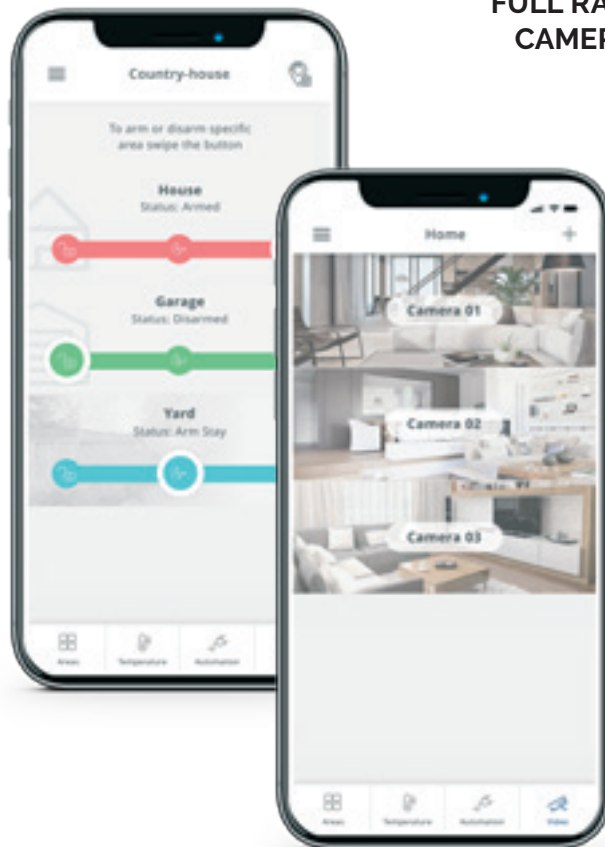

FREE

ELDES SECURITY APP

Always know what's happening at home. Arm/disarm a security system, check temperature at home and control heating or lighting from anywhere.

An exceptional Dahua video monitoring allows to check your home 24/7. Be informed about burglary after sensors are triggered, check what your children do at home, etc.

Don't waste your time setting up network equipment - add camera to the Eldes Security App in less than 5 minutes!

FULL RANGE OF DAHUA IP CAMERAS SUPPORTED

FUNCTIONALITY:

- Arm/disarm security system
- Monitor temperature
- Control home appliances remotely
- View push notifications by events
- Administrate users with ease

VIDEO MONITORING FEATURES:

- Live stream from home 24/7
- Camera-to-Zone assignment
- Advanced camera control
- Screen capture & video recording on a phone
- Camera event history

Free Eldes Security App for end Users is available on: