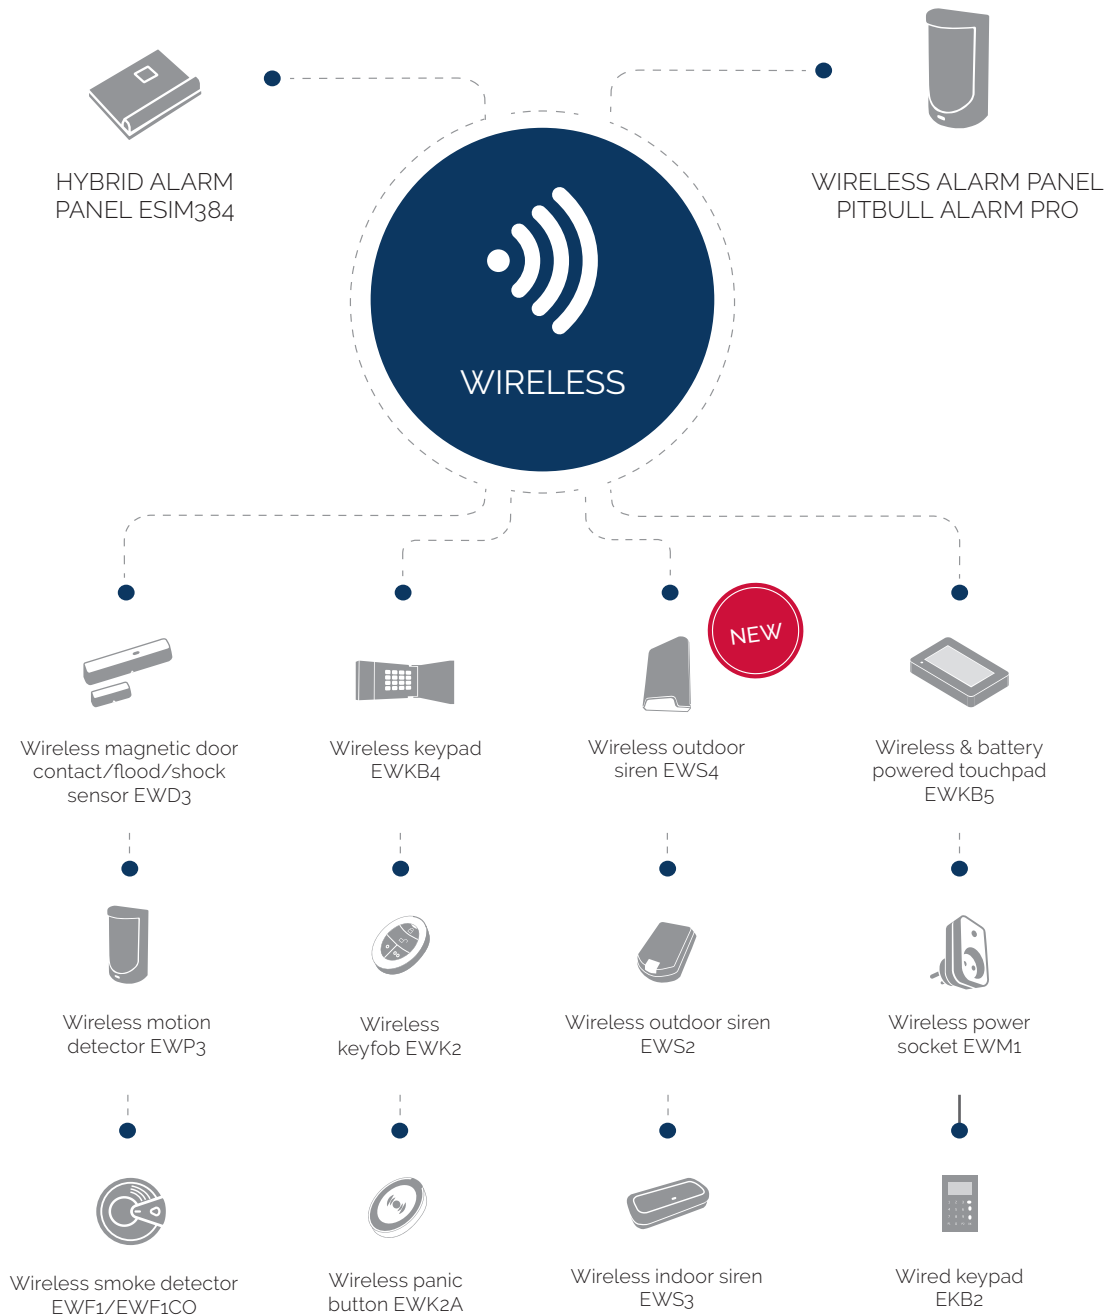

NEW GENERATION WIRELESS ALARM SYSTEMS

For more information please visit our website: www.eldesalarms.com

Created and produced in EU

Full range of Dahua IP cameras supported