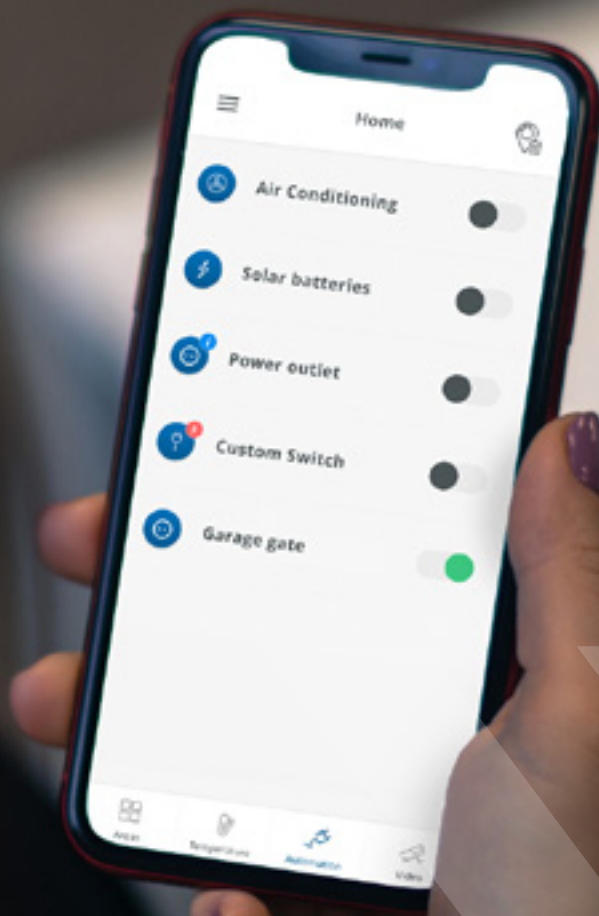

# ELDES Security App

CREATED FOR YOUR SMART  
HOME CONTROL AND SECURITY

It has never been so easy before to control the security and various household appliances of your smart home.

**ELDES Security App** brings simplicity and ease of use to our customers and enables to control garage doors, gates, shutters, lights, ventilation and much more in your smart home directly from a smart phone.